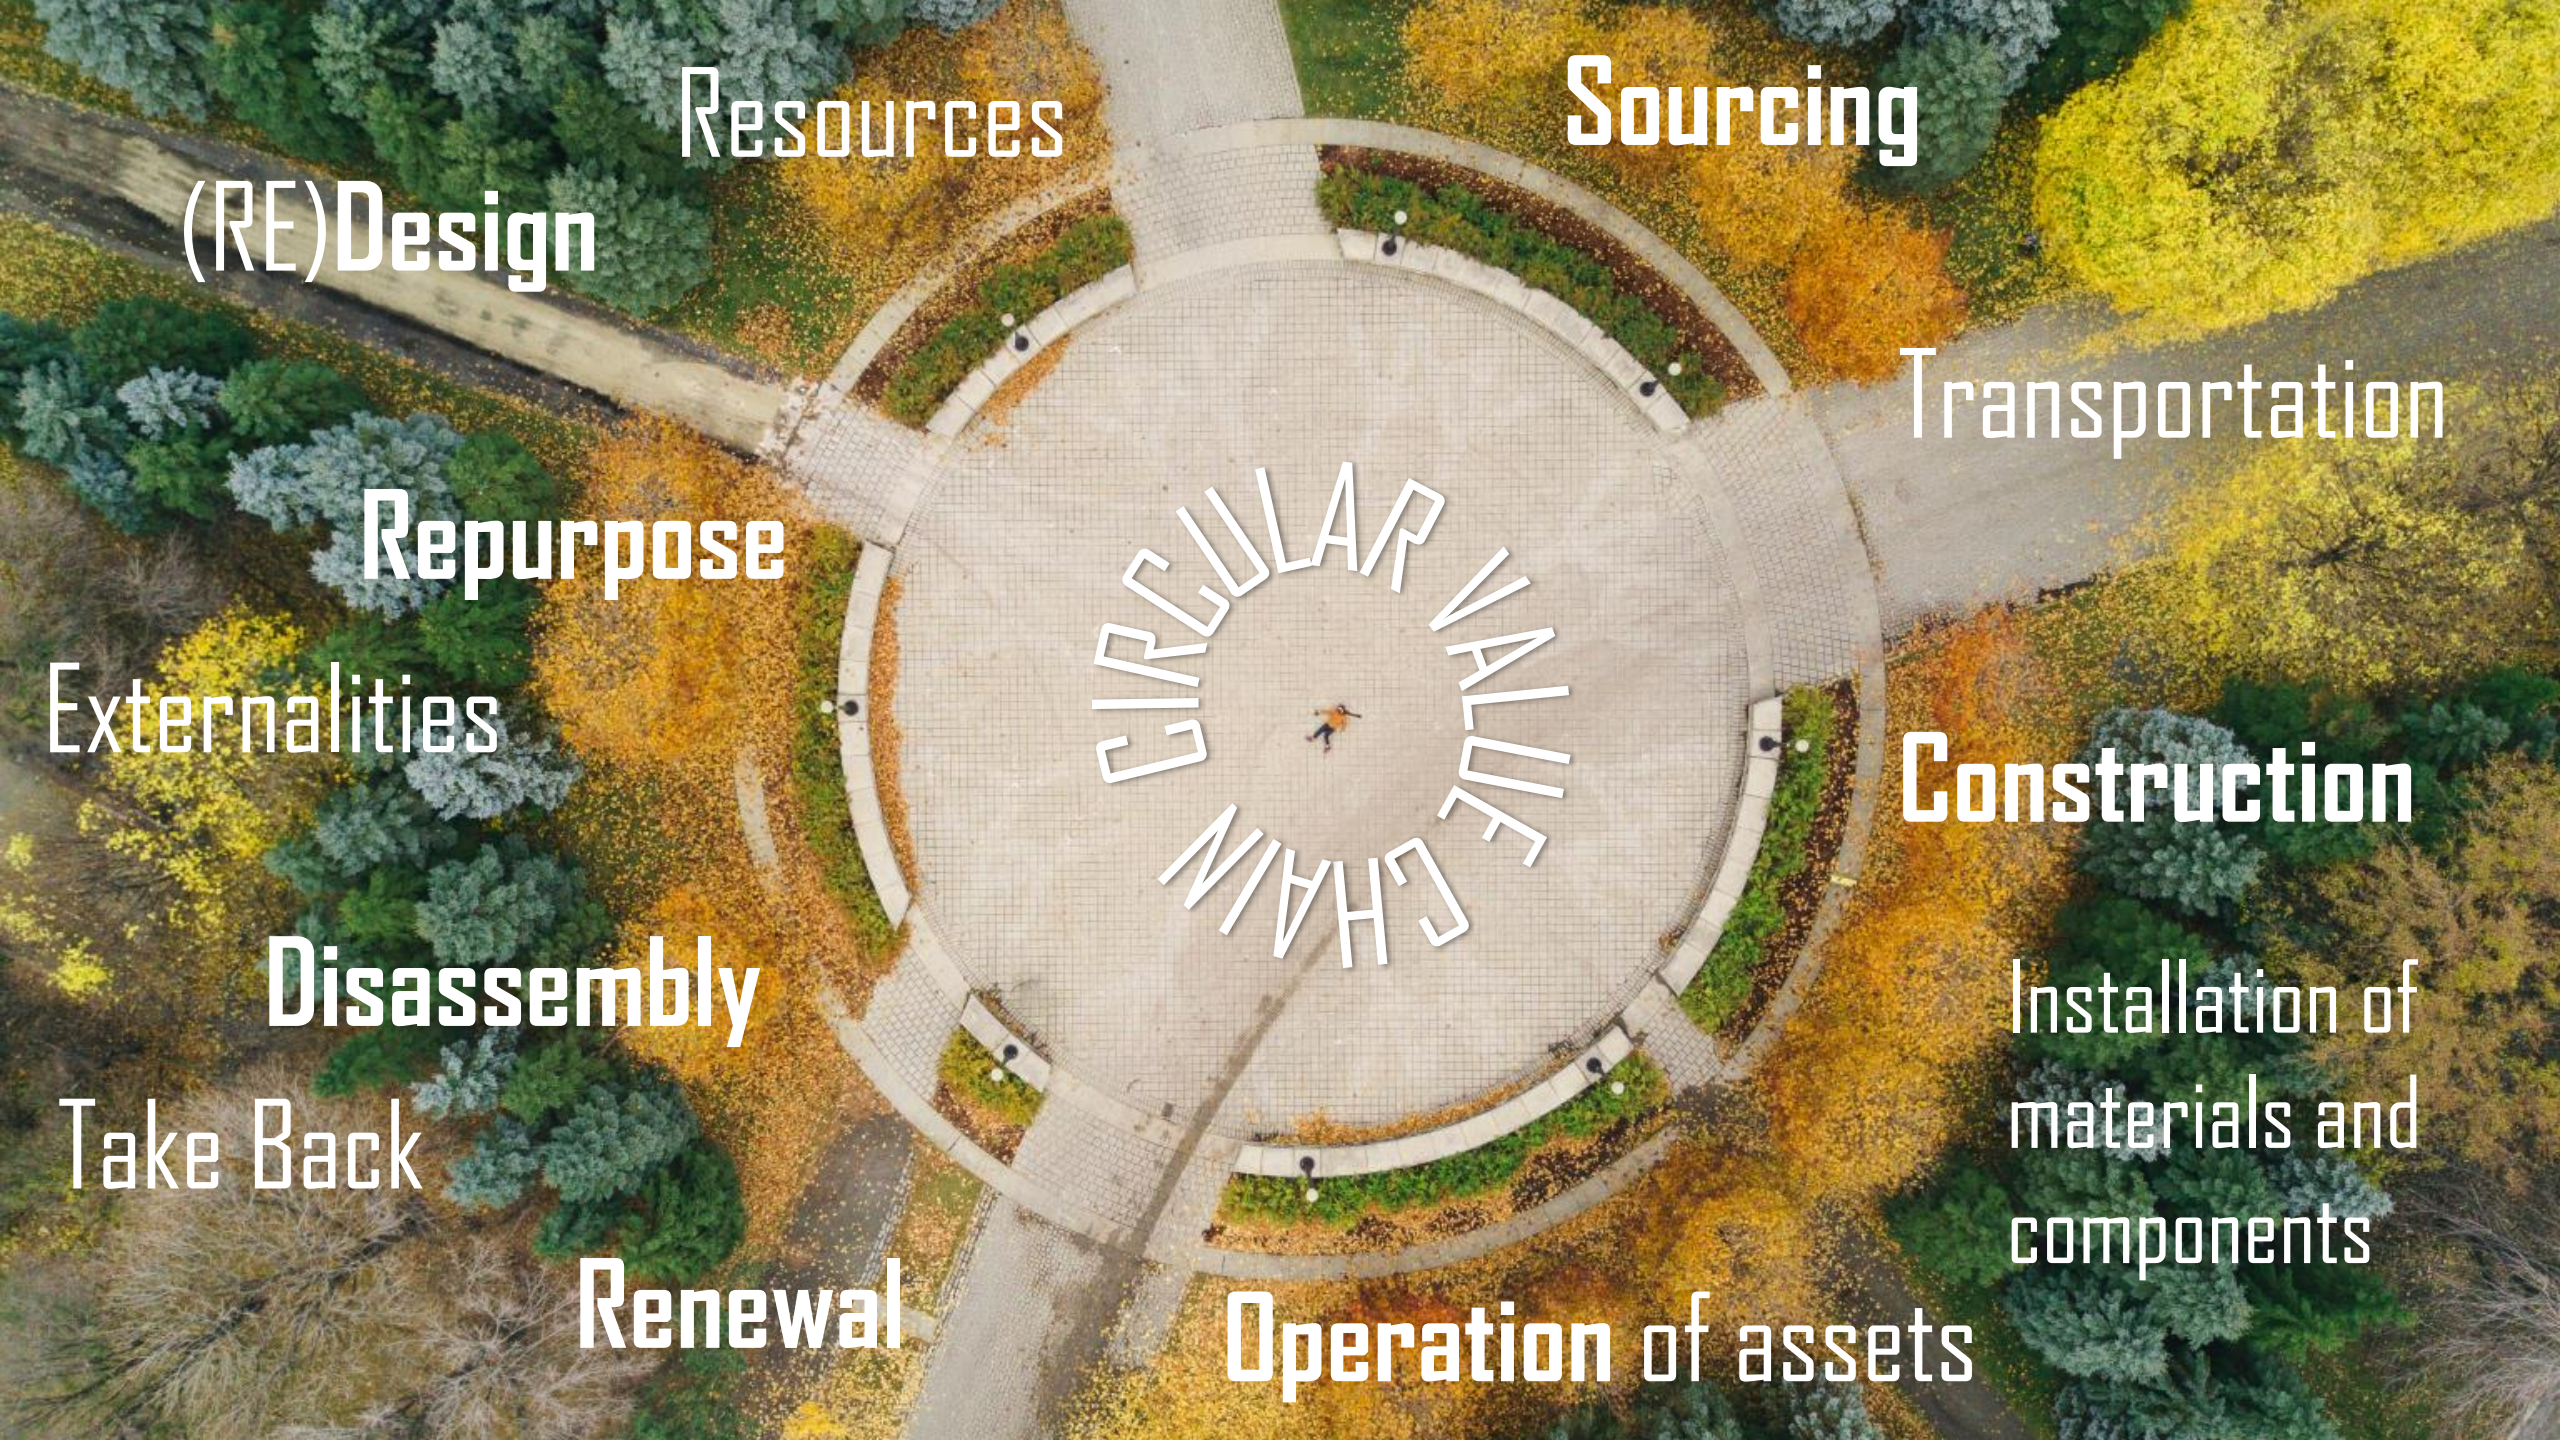

(RE)Design

Resources

Sourcing

Transportation

CIRCULAR VALUE CHAIN

Construction

**Installation of
materials and
components**

Operation of assets

Renewal

Take Back

Disassembly

Externalities

Repurpose